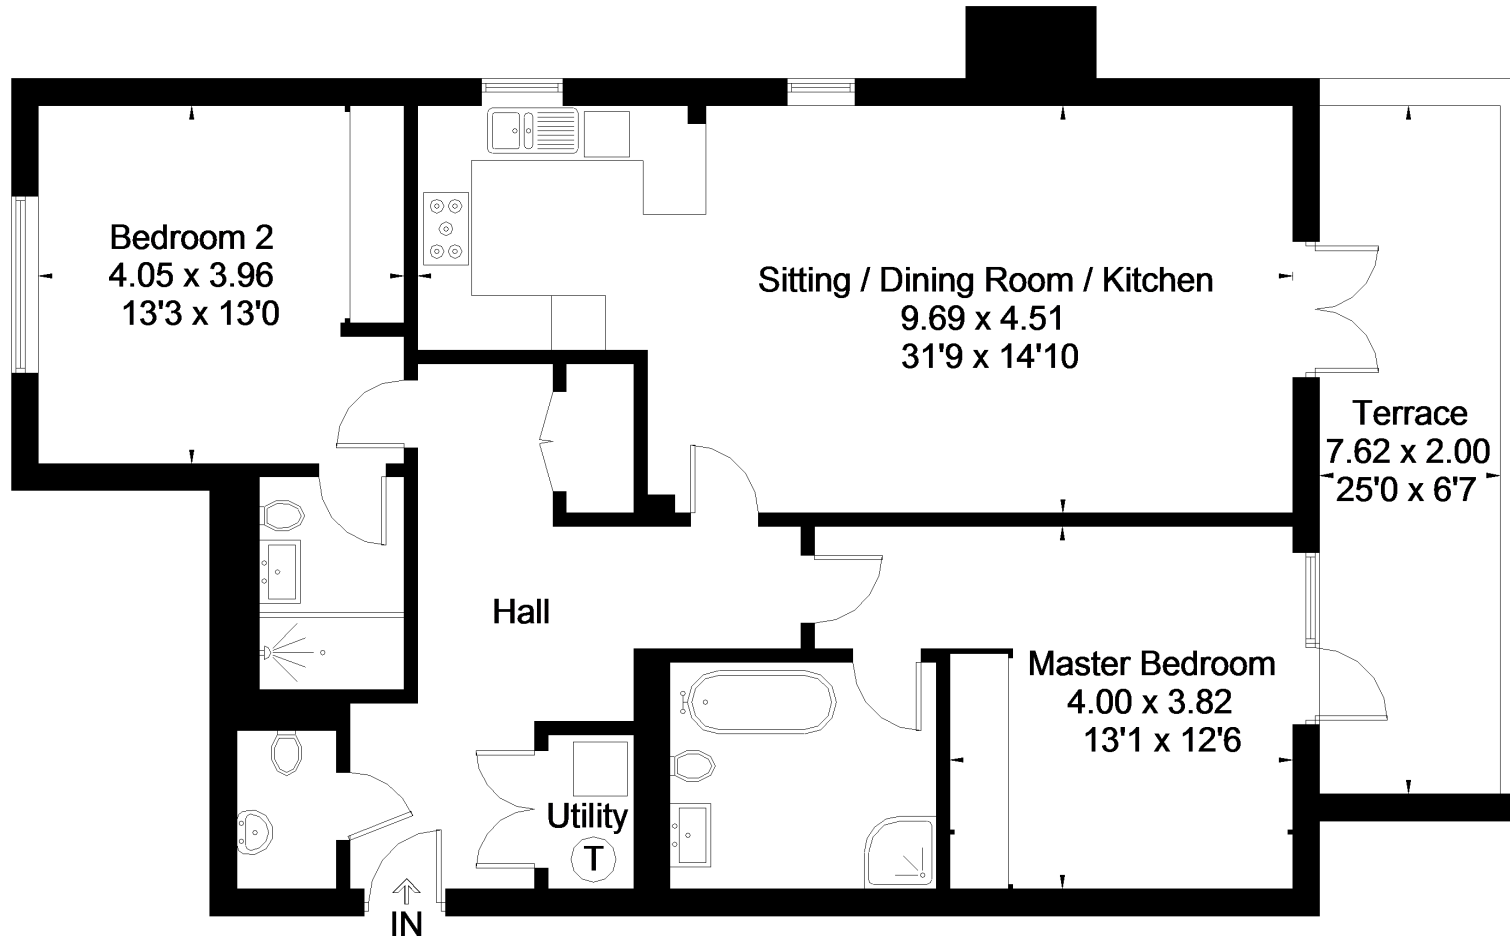

Lavant Road, Chichester

Approximate Gross Internal Area = 109 sq m / 1173 sq ft

Apartment 6 - First Floor

Illustration for identification purposes only. Not to scale
Ref: 225035