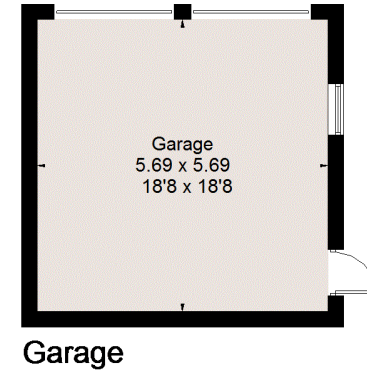

Approximate Gross Internal Area = 3319 sq m / 308.3 sq ft
(Excludes Restricted Head Height & Includes Garage)

 = Reduced headroom below 1.5m / 5'0"

Illustration for identification purposes only. Not to scale
Ref: 225176