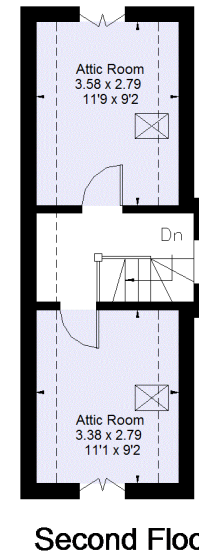

Approximate Gross Internal Area = 3319 sq m / 308.3 sq ft
(Excludes Restricted Head Height & Includes Garage)

 = Reduced headroom below 1.5m / 5'0"

Illustration for identification purposes only. Not to scale
Ref: 225176