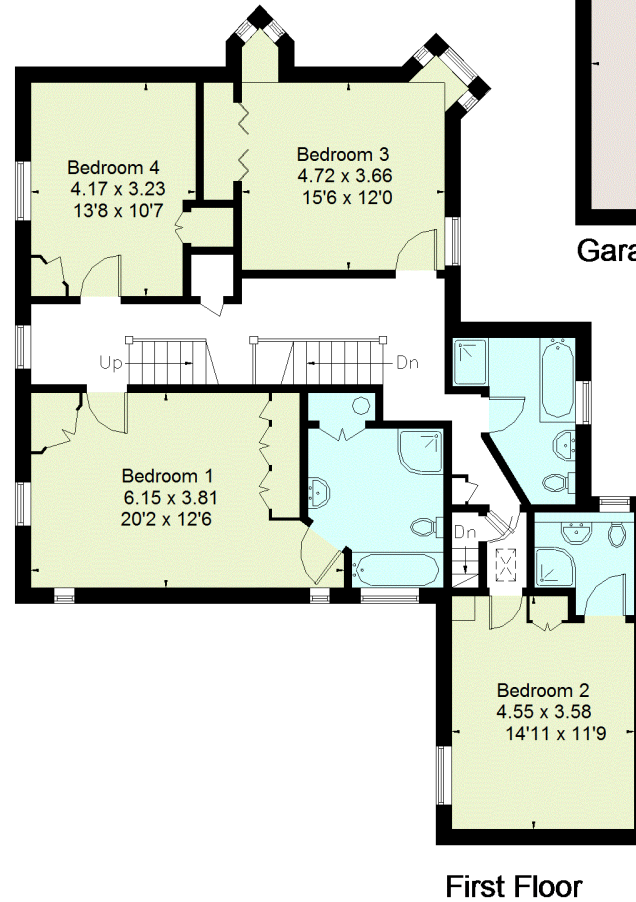

Approximate Gross Internal Area = 3319 sq m / 308.3 sq ft
(Excludes Restricted Head Height & Includes Garage)

 = Reduced headroom below 1.5m / 5'0"

Illustration for identification purposes only. Not to scale
Ref: 225176