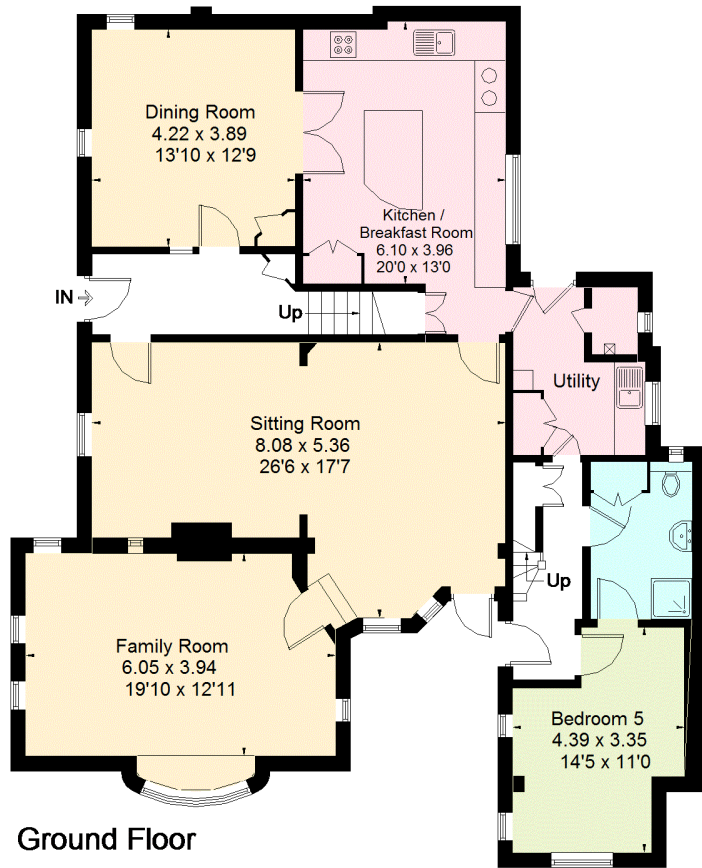

Approximate Gross Internal Area = 3319 sq m / 308.3 sq ft
(Excludes Restricted Head Height & Includes Garage)

 = Reduced headroom below 1.5m / 5'0"

Illustration for identification purposes only. Not to scale
Ref: 225176