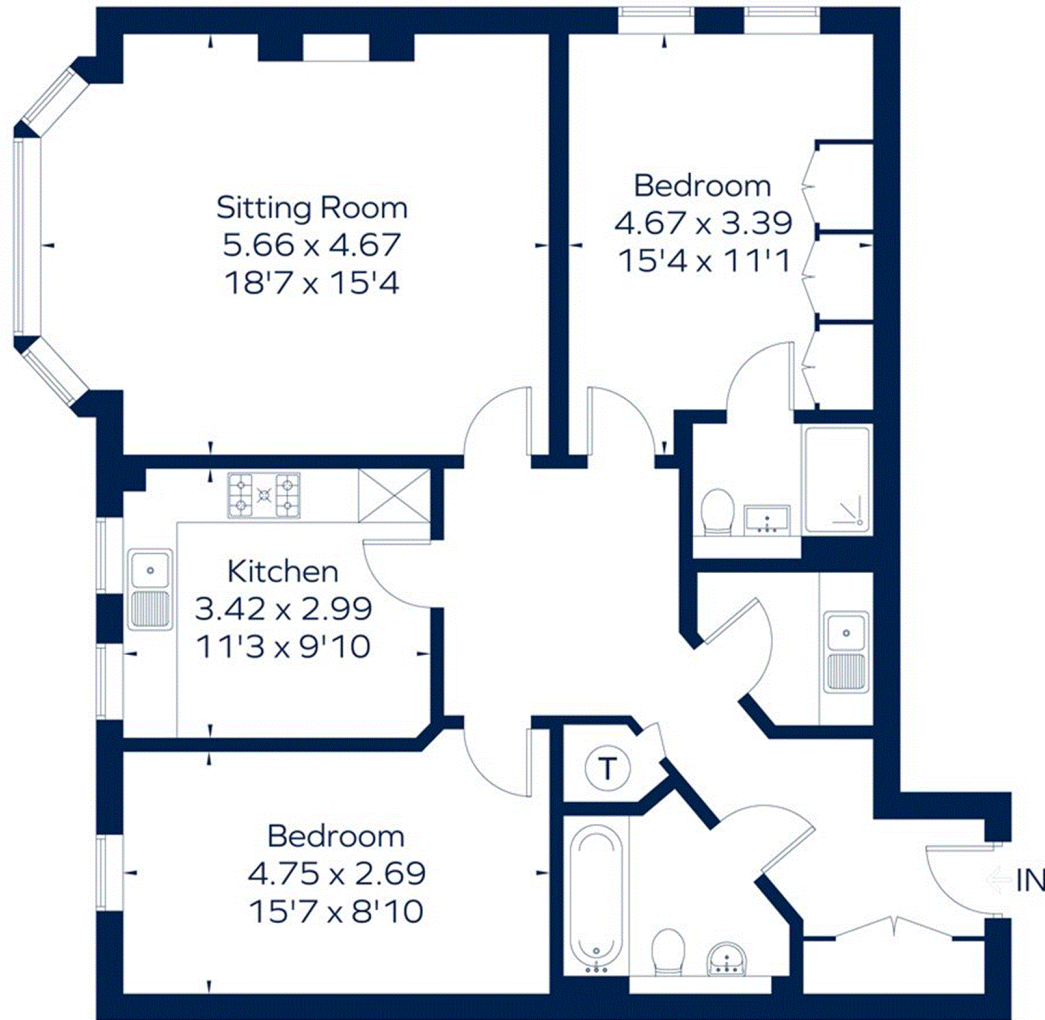

# Bourne Lodge, 70 Harestone Valley Road, CR3

Approximate Area = 95.8 sq m / 1031 sq ft  
Including Limited Use Area (2.0 sq m / 21 sq ft)

First Floor