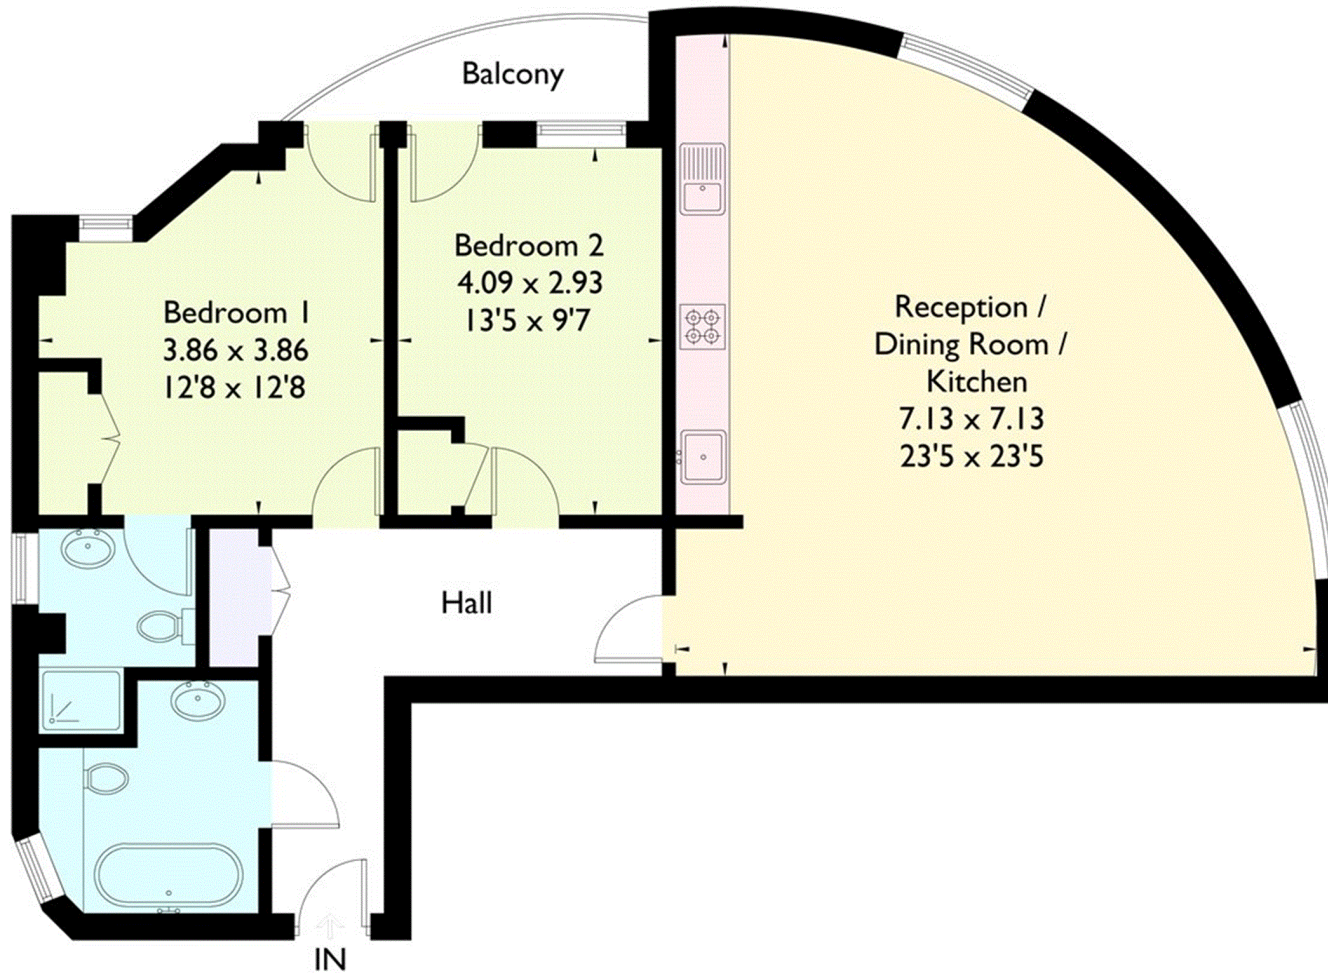

# Timpani Hill

Approximate Gross Internal Area  
84.0 sq m / 904 sq ft

Illustration for identification purposes only. Not to scale  
Ref: 210253