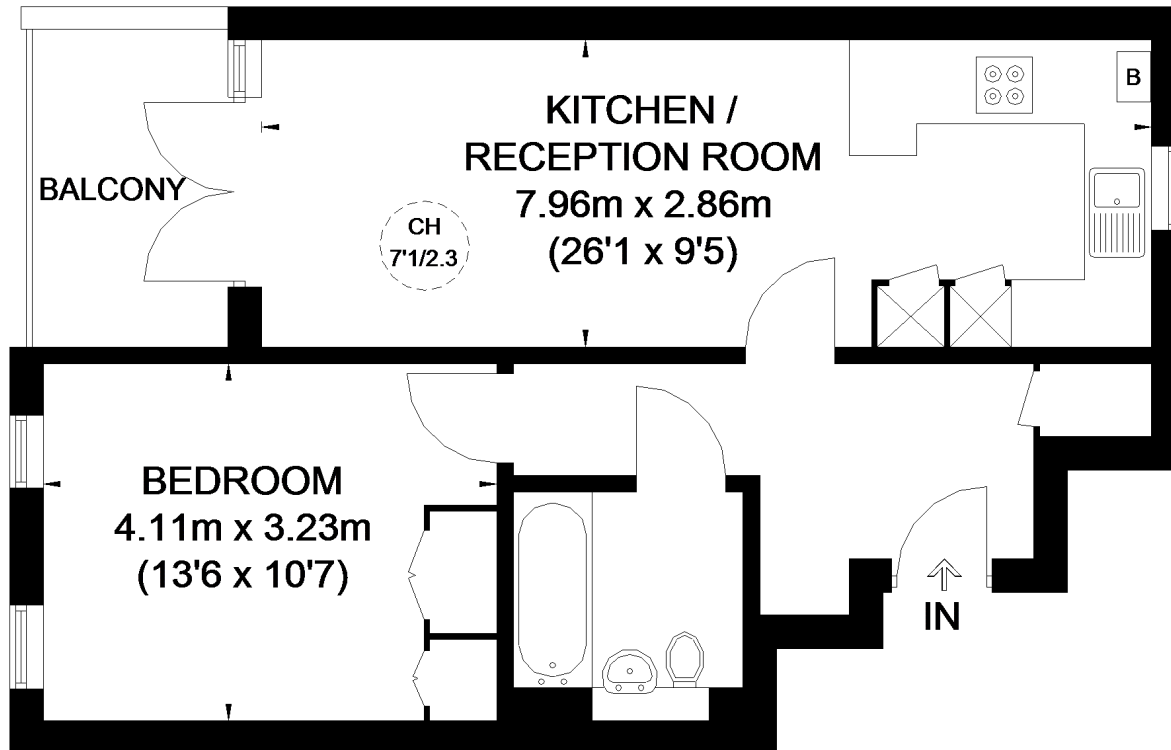

CUBITT APARTMENTS

APPROXIMATE GROSS INTERNAL AREA
528 SQ. FT. (49.1 SQ. M.)

= CEILING HEIGHT

FIRST FLOOR

This plan is for layout guidance only. Not drawn to scale unless stated. Windows and door openings are approximate. Whilst every care is taken in the preparation of this plan, please check all dimensions, shapes and compass bearings before making any decisions reliant upon them. Please be advised that Countrywide / our agents have not seen or reviewed any building regulations or planning permission in relation to works carried out to the property (ID565734)