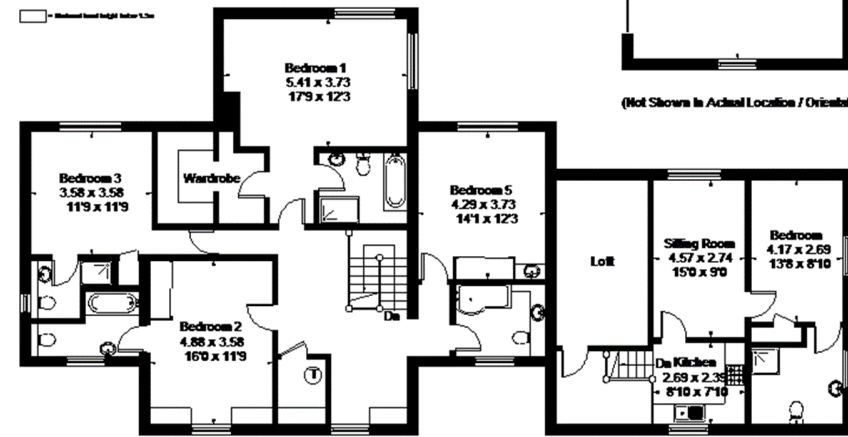

Approximate Floor Area = 481.1 sq m / 5179 sq ft (Excludes Restricted Head Height / Loft / Includes Garage)

Ground Floor

First Floor

(Not Shown in Actual Location / Orientation)