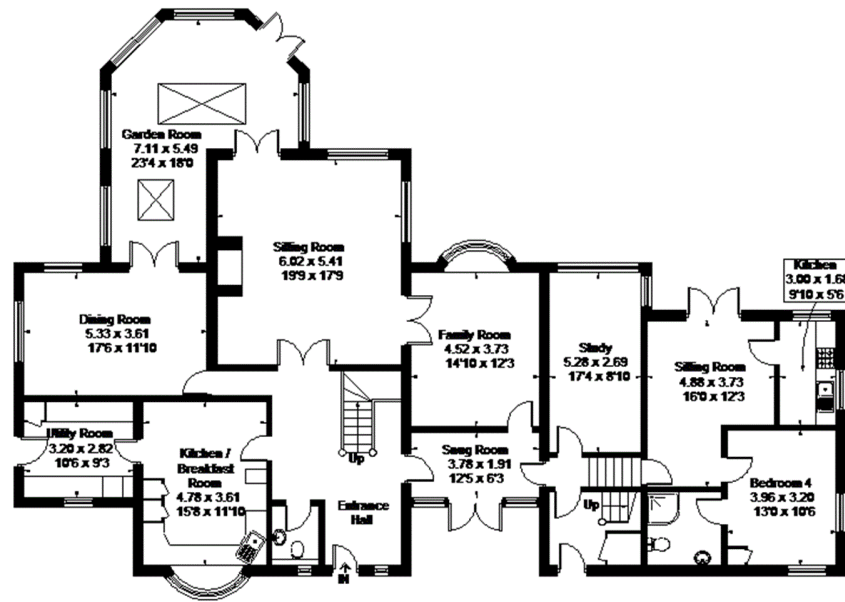

Approximate Floor Area = 481.1 sq m / 5179 sq ft (Excludes Restricted Head Height / Loft / Includes Garage)

Ground Floor

First Floor

(Not Shown in Actual Location / Orientation)