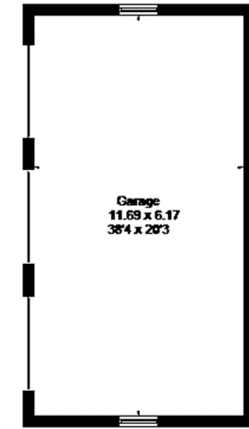

Approximate Floor Area = 481.1 sq m / 5179 sq ft (Excludes Restricted Head Height / Loft / Includes Garage)

Ground Floor

First Floor

(Not Shown in Actual Location / Orientation)