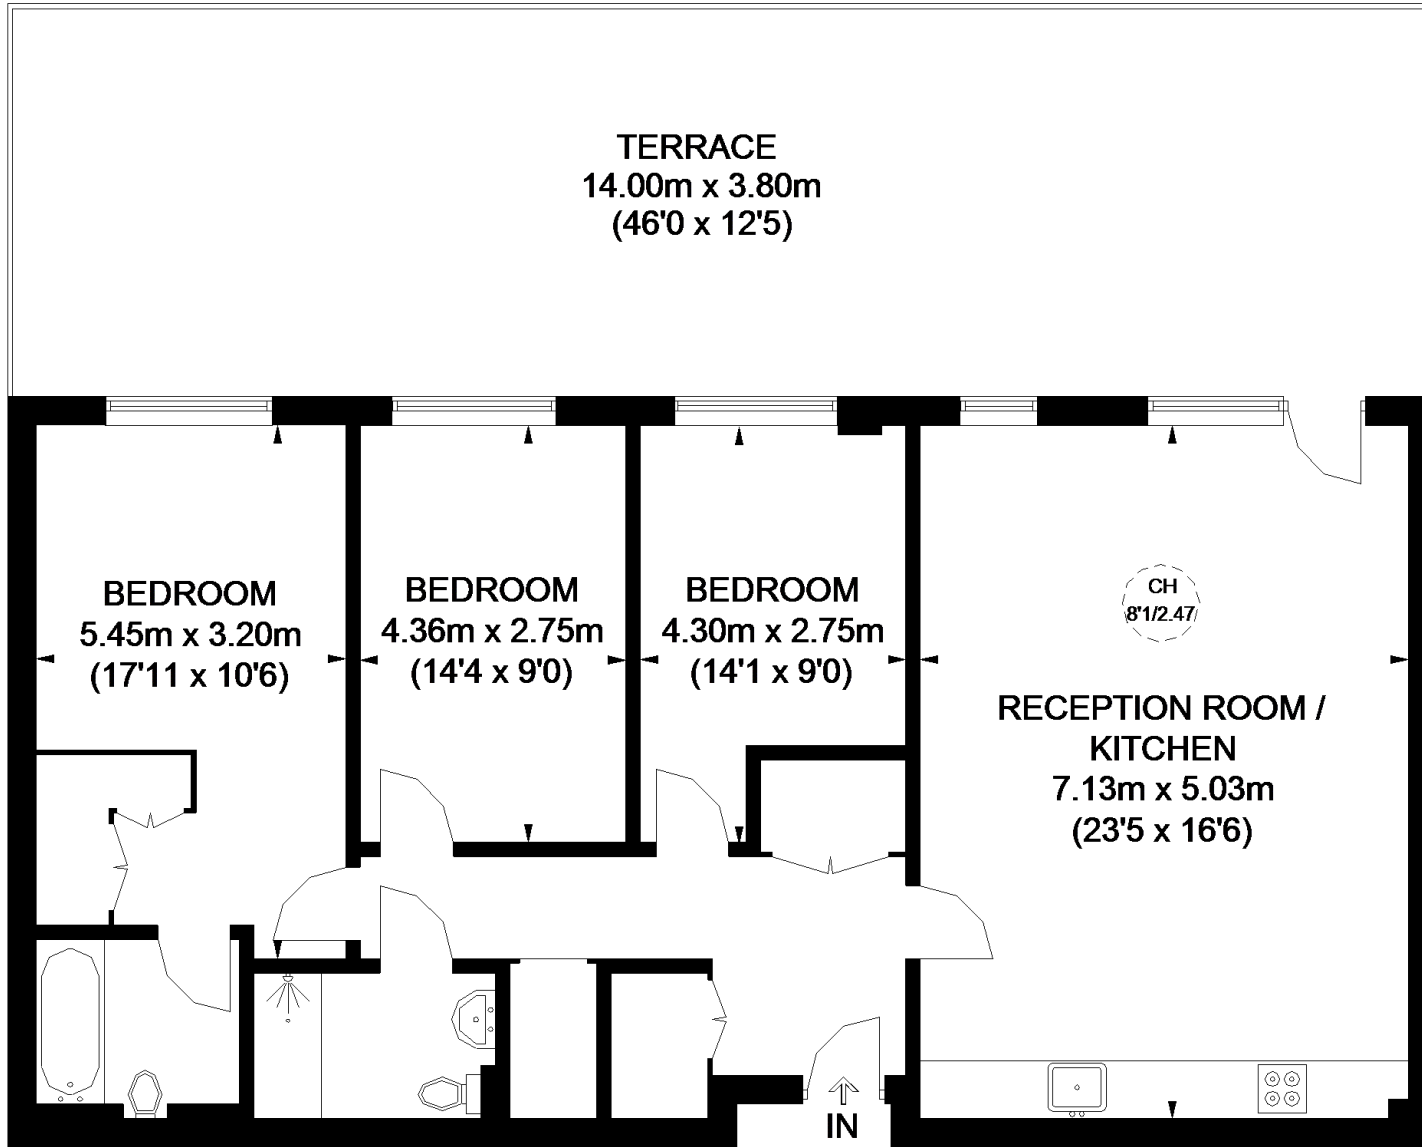

IMPERIAL BUILDING

APPROXIMATE GROSS INTERNAL AREA
1086 SQ. FT. (100.9 SQ. M.)

GROUND FLOOR

This plan is for layout guidance only. Not drawn to scale unless stated. Windows and door openings are approximate. Whilst every care is taken in the preparation of this plan, please check all dimensions, shapes and compass bearings before making any decisions reliant upon them. Please be advised that Countrywide / our agents have not seen or reviewed any building regulations or planning permission in relation to works carried out to the property (ID520936)