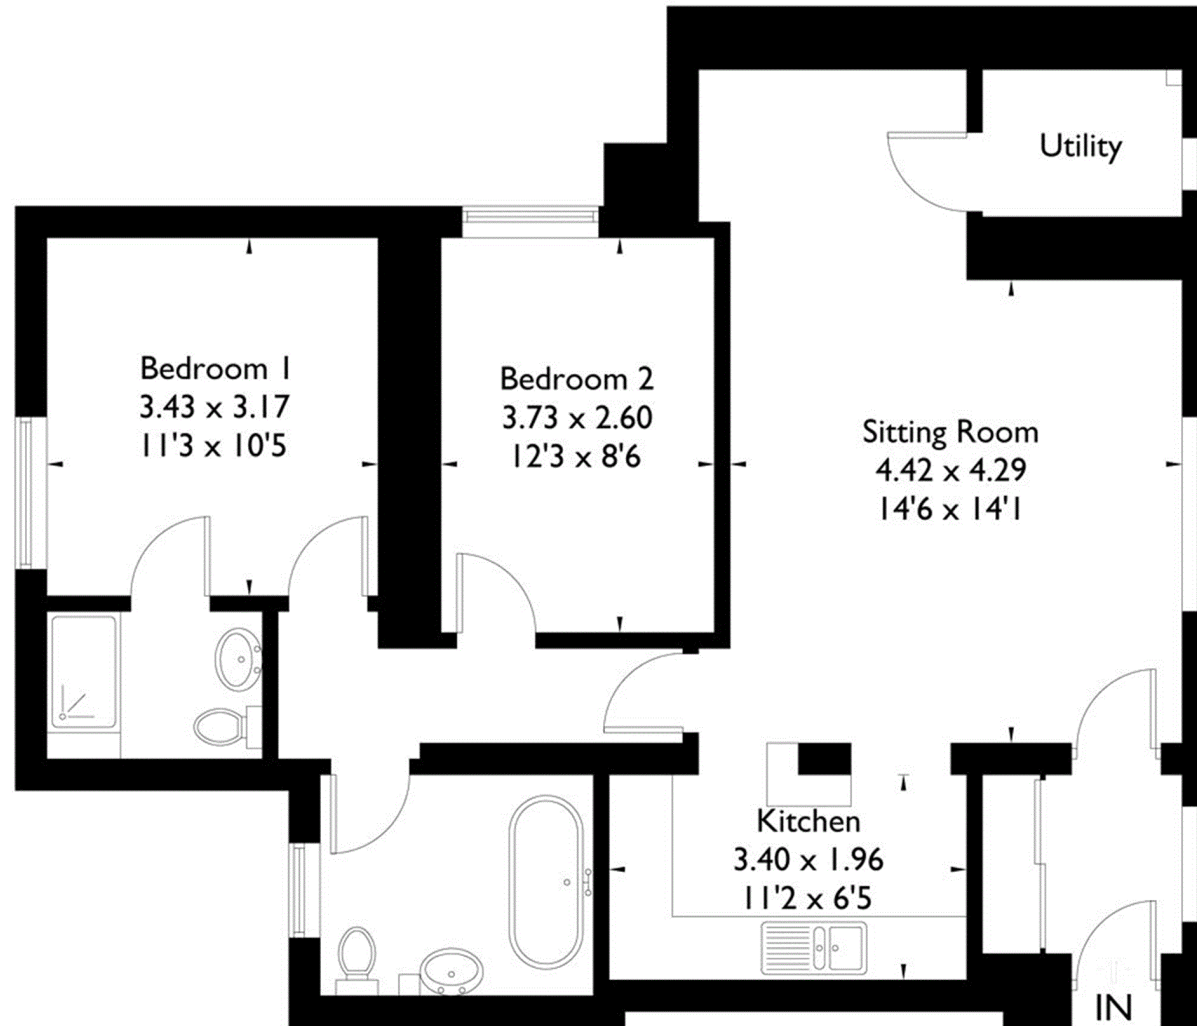

Flat 5

Approximate Gross Internal Area
78.2 sq m / 842 sq ft

Illustration for identification purposes only. Not to scale
Ref: 220555