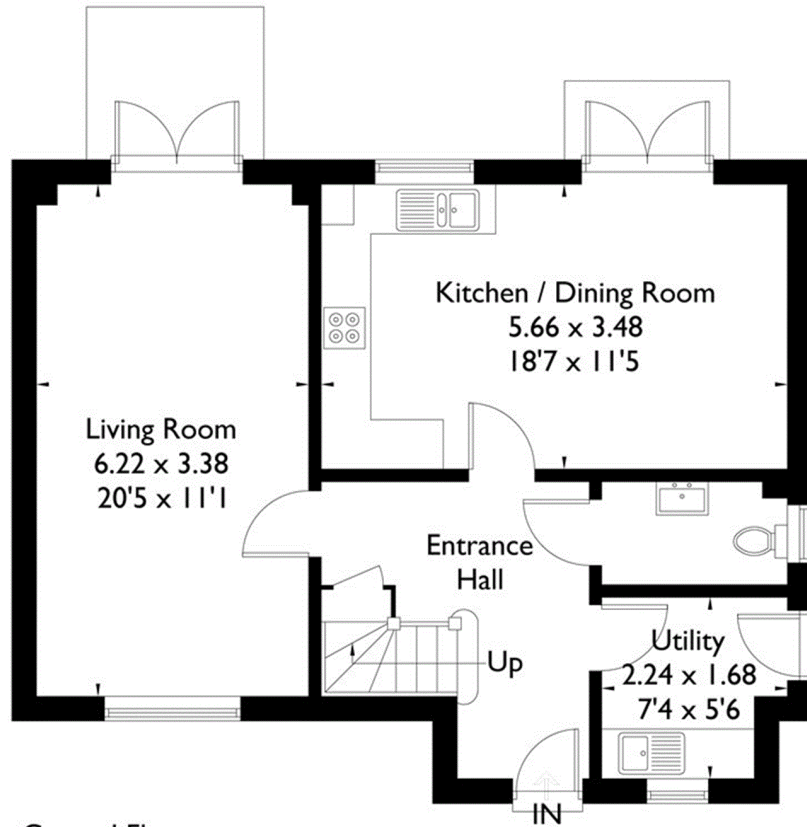

Saints Hill, Saundeton

Approximate Gross Internal Area = 117.6 sq m / 1266 sq ft

Ground Floor

First Floor