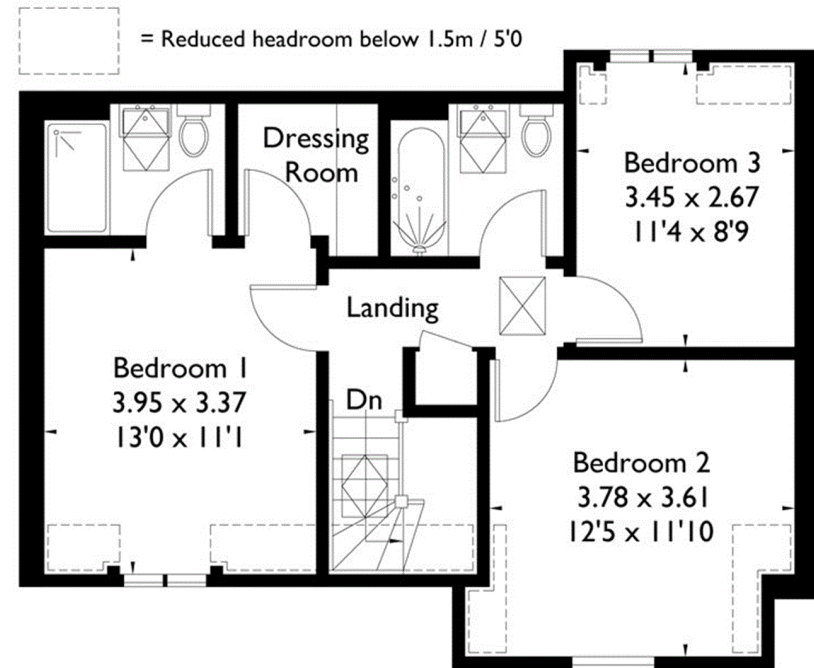

Saints Hill, Saundeton

Approximate Gross Internal Area = 117.6 sq m / 1266 sq ft

Ground Floor

First Floor