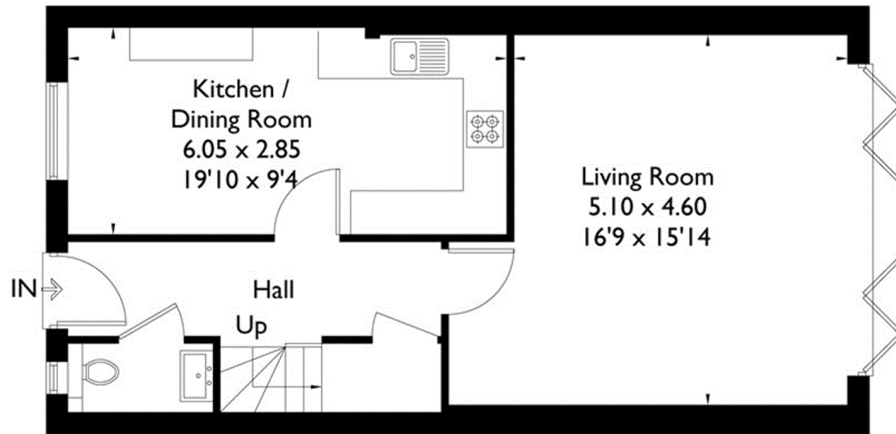

### South Park Drive, Gerrards Cross

Approximate Gross Internal Area  
107.6 sq m / 1158 sq ft

#### The Kiln

Ground Floor

First Floor