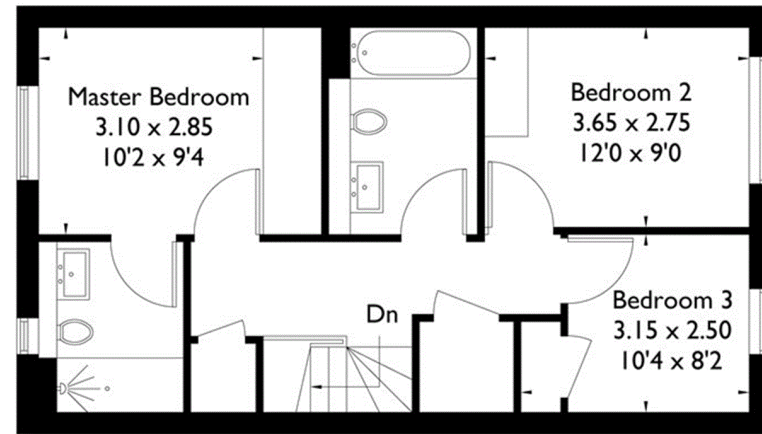

### South Park Drive, Gerrards Cross

Approximate Gross Internal Area  
107.6 sq m / 1158 sq ft

#### The Kiln

Ground Floor

First Floor