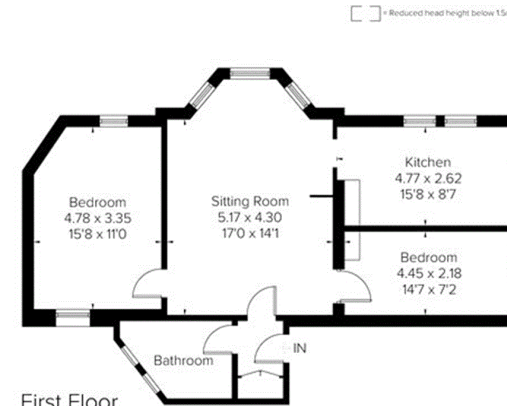

Apartment 5
Approximate Area: 43.9 SQ M/ 473 SQ FT

First Floor
(Not Shown In Actual Location / Orientation)

Mezzanine

Apartment 2
Approximate Area: 99.2 SQ M/ 1077 SQ FT

Ground Floor
(Not Shown In Actual Location / Orientation)

Lower Ground Floor

Apartment 3
Approximate Area: 66.4 SQ M/ 714 SQ FT

Ground Floor
(Not Shown In Actual Location / Orientation)

Lower Ground Floor
(Not Shown In Actual Location / Orientation)

Lower Ground Floor

Apartment 1
Approximate Area:
110.0 SQ M/ 1184 SQ FT

Ground Floor

Apartment 4 - Show Apartment
Approximate Area: 79.8 SQ M/ 859 SQ FT

First Floor

Apartment 6
Approximate Area: 74.1 SQ M/ 798 SQ FT