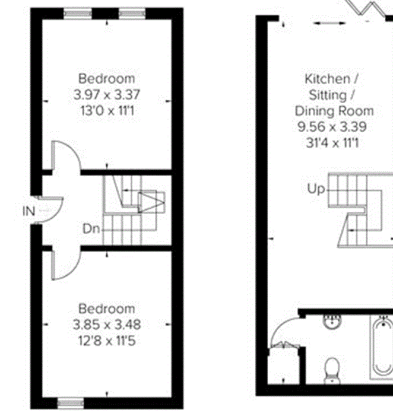

Apartment 5
Approximate Area: 43.9 SQ M/ 473 SQ FT

First Floor
(Not Shown In Actual Location / Orientation)

Mezzanine

Apartment 2
Approximate Area: 99.2 SQ M/ 1077 SQ FT

Ground Floor
(Not Shown In Actual Location / Orientation)

Lower Ground Floor

Apartment 3
Approximate Area: 66.4 SQ M/ 714 SQ FT

Ground Floor
(Not Shown In Actual Location / Orientation)

Lower Ground Floor
(Not Shown In Actual Location / Orientation)

Lower Ground Floor

Apartment 1
Approximate Area:
110.0 SQ M/ 1184 SQ FT

Ground Floor

Apartment 4 - Show Apartment
Approximate Area: 79.8 SQ M/ 859 SQ FT

First Floor

Apartment 6
Approximate Area: 74.1 SQ M/ 798 SQ FT