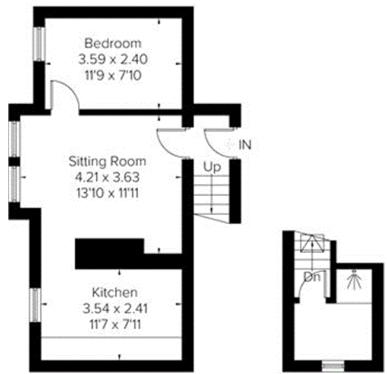

Apartment 5
Approximate Area: 43.9 SQ M/ 473 SQ FT

First Floor
(Not Shown In Actual Location / Orientation)

Mezzanine

Apartment 2
Approximate Area: 99.2 SQ M/ 1077 SQ FT

Ground Floor
(Not Shown In Actual Location / Orientation)

Lower Ground Floor

Apartment 3
Approximate Area: 66.4 SQ M/ 714 SQ FT

Ground Floor
(Not Shown In Actual Location / Orientation)

Lower Ground Floor
(Not Shown In Actual Location / Orientation)

Lower Ground Floor

Apartment 1
Approximate Area:
110.0 SQ M/ 1184 SQ FT

Ground Floor

Apartment 4 - Show Apartment
Approximate Area: 79.8 SQ M/ 859 SQ FT

First Floor

Apartment 6
Approximate Area: 74.1 SQ M/ 798 SQ FT