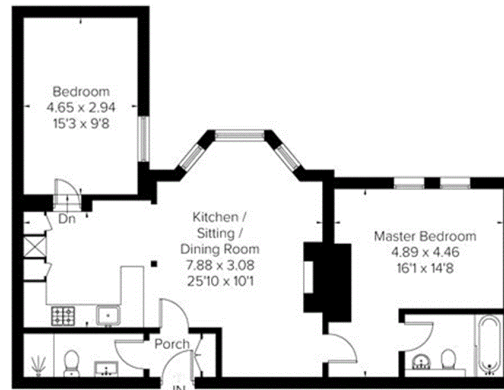

Apartment 5
Approximate Area: 43.9 SQ M/ 473 SQ FT

First Floor
(Not Shown In Actual Location / Orientation)

Mezzanine

Apartment 2
Approximate Area: 99.2 SQ M/ 1077 SQ FT

Ground Floor
(Not Shown In Actual Location / Orientation)

Lower Ground Floor

Apartment 3
Approximate Area: 66.4 SQ M/ 714 SQ FT

Ground Floor
(Not Shown In Actual Location / Orientation)

Lower Ground Floor
(Not Shown In Actual Location / Orientation)

Lower Ground Floor

Apartment 1
Approximate Area:
110.0 SQ M/ 1184 SQ FT

Ground Floor

Apartment 4 - Show Apartment
Approximate Area: 79.8 SQ M/ 859 SQ FT

First Floor

Apartment 6
Approximate Area: 74.1 SQ M/ 798 SQ FT