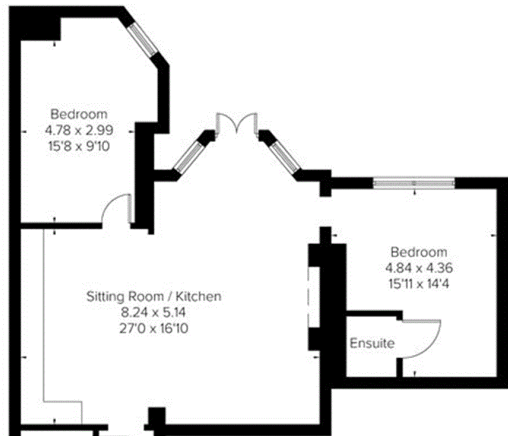

Apartment 5
Approximate Area: 43.9 SQ M/ 473 SQ FT

First Floor
(Not Shown In Actual Location / Orientation)

Mezzanine

Apartment 2
Approximate Area: 99.2 SQ M/ 1077 SQ FT

Ground Floor
(Not Shown In Actual Location / Orientation)

Lower Ground Floor

Apartment 3
Approximate Area: 66.4 SQ M/ 714 SQ FT

Ground Floor
(Not Shown In Actual Location / Orientation)

Lower Ground Floor
(Not Shown In Actual Location / Orientation)

Lower Ground Floor

Apartment 1
Approximate Area:
110.0 SQ M/ 1184 SQ FT

Ground Floor

Apartment 4 - Show Apartment
Approximate Area: 79.8 SQ M/ 859 SQ FT

First Floor

Apartment 6
Approximate Area: 74.1 SQ M/ 798 SQ FT