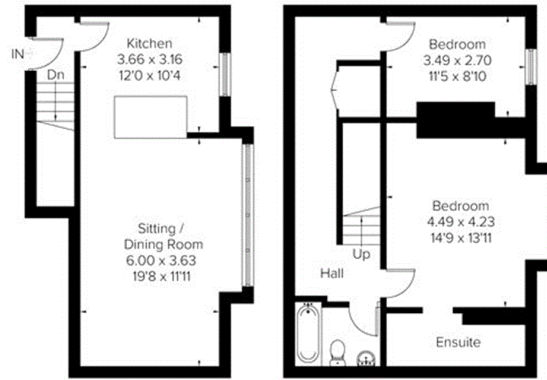

Apartment 5
Approximate Area: 43.9 SQ M/ 473 SQ FT

First Floor
(Not Shown In Actual Location / Orientation)

Mezzanine

Apartment 2
Approximate Area: 99.2 SQ M/ 1077 SQ FT

Ground Floor
(Not Shown In Actual Location / Orientation)

Lower Ground Floor

Apartment 3
Approximate Area: 66.4 SQ M/ 714 SQ FT

Ground Floor
(Not Shown In Actual Location / Orientation)

Lower Ground Floor
(Not Shown In Actual Location / Orientation)

Lower Ground Floor

Apartment 1
Approximate Area:
110.0 SQ M/ 1184 SQ FT

Ground Floor

Apartment 4 - Show Apartment
Approximate Area: 79.8 SQ M/ 859 SQ FT

First Floor

Apartment 6
Approximate Area: 74.1 SQ M/ 798 SQ FT