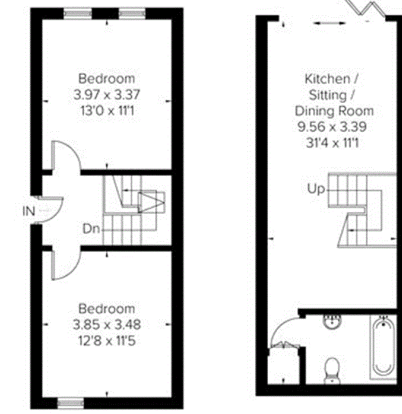

Apartment 5
Approximate Area: 43.9 SQ M/ 473 SQ FT

First Floor
(Not Shown In Actual Location / Orientation)

Mezzanine

Apartment 2
Approximate Area: 99.2 SQ M/ 1077 SQ FT

Ground Floor
(Not Shown In Actual Location / Orientation)

Lower Ground Floor

Apartment 3
Approximate Area: 66.4 SQ M/ 714 SQ FT

Ground Floor
(Not Shown In Actual Location / Orientation)

Lower Ground Floor
(Not Shown In Actual Location / Orientation)

Lower Ground Floor

Apartment 1
Approximate Area:
110.0 SQ M/ 1184 SQ FT

Ground Floor

Apartment 4 - Show Apartment
Approximate Area: 79.8 SQ M/ 859 SQ FT

First Floor

Apartment 6
Approximate Area: 74.1 SQ M/ 798 SQ FT