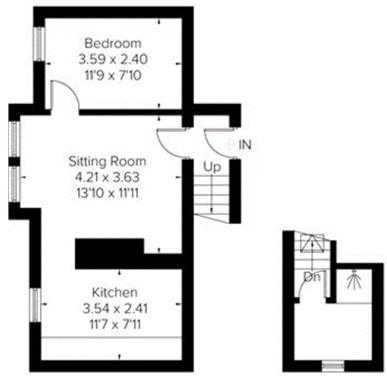

Apartment 5
Approximate Area: 43.9 SQ M/ 473 SQ FT

First Floor
(Not Shown In Actual Location / Orientation)

Mezzanine

Apartment 2
Approximate Area: 99.2 SQ M/ 1077 SQ FT

Ground Floor
(Not Shown In Actual Location / Orientation)

Lower Ground Floor

Apartment 3
Approximate Area: 66.4 SQ M/ 714 SQ FT

Ground Floor
(Not Shown In Actual Location / Orientation)

Lower Ground Floor
(Not Shown In Actual Location / Orientation)

Lower Ground Floor

Apartment 1
Approximate Area:
110.0 SQ M/ 1184 SQ FT

Ground Floor

Apartment 4 - Show Apartment
Approximate Area: 79.8 SQ M/ 859 SQ FT

First Floor

Apartment 6
Approximate Area: 74.1 SQ M/ 798 SQ FT