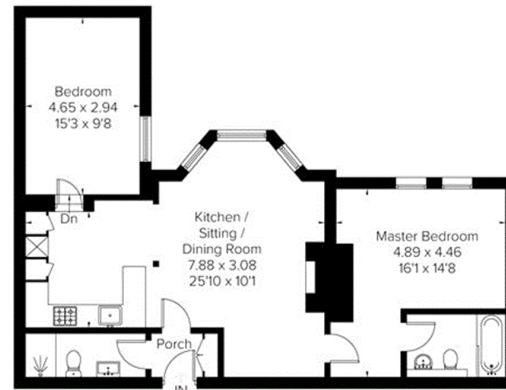

Apartment 5
Approximate Area: 43.9 SQ M/ 473 SQ FT

First Floor
(Not Shown In Actual Location / Orientation)

Mezzanine

Apartment 2
Approximate Area: 99.2 SQ M/ 1077 SQ FT

Ground Floor
(Not Shown In Actual Location / Orientation)

Lower Ground Floor

Apartment 3
Approximate Area: 66.4 SQ M/ 714 SQ FT

Ground Floor
(Not Shown In Actual Location / Orientation)

Lower Ground Floor
(Not Shown In Actual Location / Orientation)

Lower Ground Floor

Apartment 1
Approximate Area:
110.0 SQ M/ 1184 SQ FT

Ground Floor

Apartment 4 - Show Apartment
Approximate Area: 79.8 SQ M/ 859 SQ FT

First Floor

Apartment 6
Approximate Area: 74.1 SQ M/ 798 SQ FT