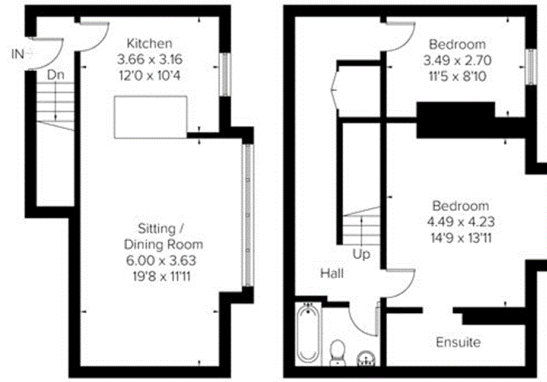

Apartment 5
Approximate Area: 43.9 SQ M/ 473 SQ FT

First Floor
(Not Shown In Actual Location / Orientation)

Mezzanine

Apartment 2
Approximate Area: 99.2 SQ M/ 1077 SQ FT

Ground Floor
(Not Shown In Actual Location / Orientation)

Lower Ground Floor

Apartment 3
Approximate Area: 66.4 SQ M/ 714 SQ FT

Ground Floor
(Not Shown In Actual Location / Orientation)

Lower Ground Floor
(Not Shown In Actual Location / Orientation)

Lower Ground Floor

Apartment 1
Approximate Area:
110.0 SQ M/ 1184 SQ FT

Ground Floor

Apartment 4 - Show Apartment
Approximate Area: 79.8 SQ M/ 859 SQ FT

First Floor

Apartment 6
Approximate Area: 74.1 SQ M/ 798 SQ FT