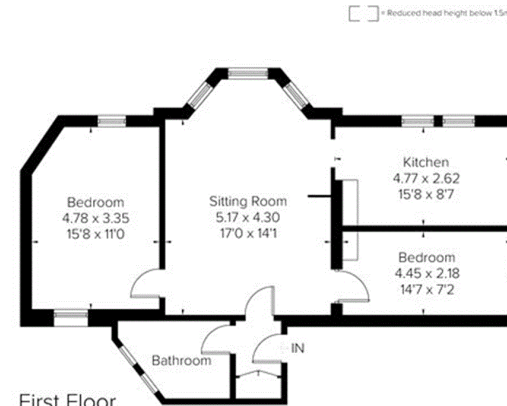

Apartment 5
Approximate Area: 43.9 SQ M/ 473 SQ FT

First Floor
(Not Shown In Actual Location / Orientation)

Mezzanine

Apartment 2
Approximate Area: 99.2 SQ M/ 1077 SQ FT

Ground Floor
(Not Shown In Actual Location / Orientation)

Lower Ground Floor

Apartment 3
Approximate Area: 66.4 SQ M/ 714 SQ FT

Ground Floor
(Not Shown In Actual Location / Orientation)

Lower Ground Floor
(Not Shown In Actual Location / Orientation)

Lower Ground Floor

Apartment 1
Approximate Area:
110.0 SQ M/ 1184 SQ FT

Ground Floor

Apartment 4 - Show Apartment
Approximate Area: 79.8 SQ M/ 859 SQ FT

First Floor

Apartment 6
Approximate Area: 74.1 SQ M/ 798 SQ FT