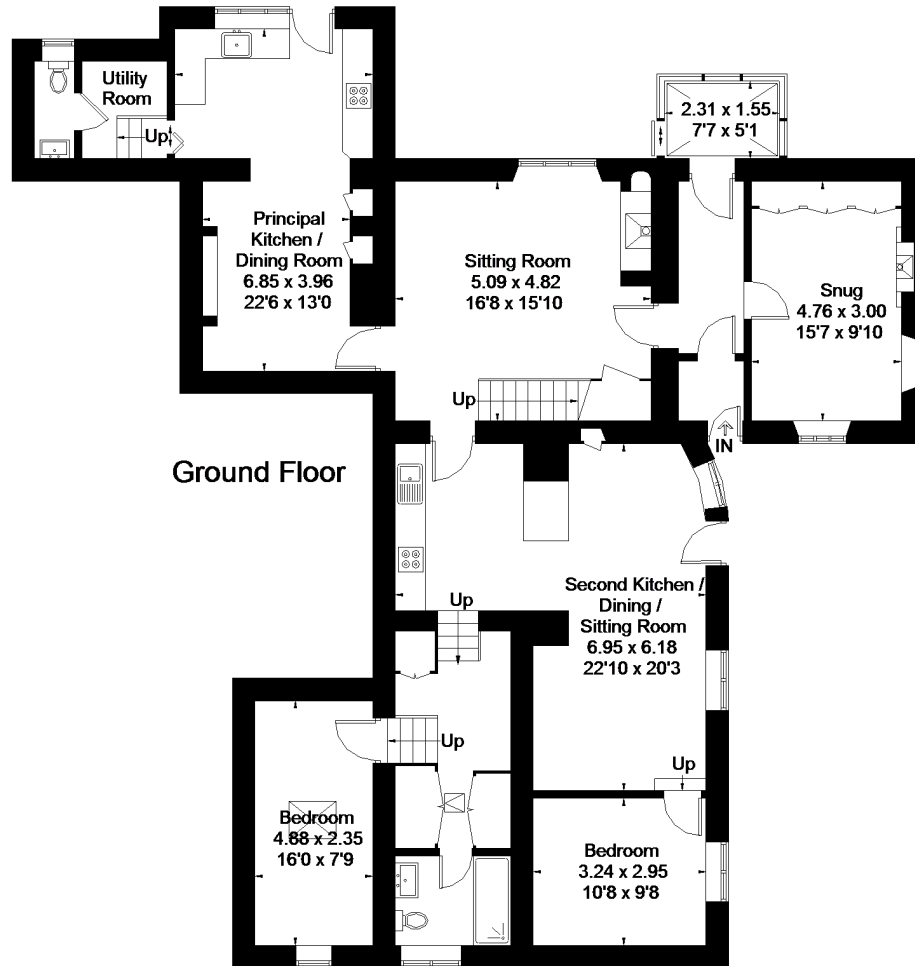

Monkton Farleigh, Bradford on Avon

Approximate Gross Internal Area = 241.3 sq m / 2597 sq ft

FLOORPLANZ © 2018 0203 9056099 Ref: 211235

This plan is for layout guidance only. Drawn in accordance with RICS guidelines. Not drawn to scale unless stated. Windows & door openings are approximate. Whilst every care is taken in the preparation of this plan, please check all dimensions, shapes & compass bearings before making any decisions reliant upon them.