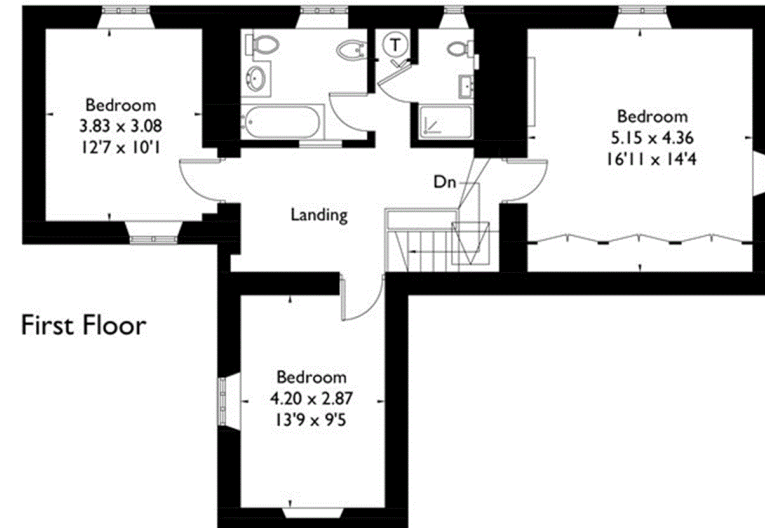

Monkton Farleigh, Bradford on Avon

Approximate Gross Internal Area = 241.3 sq m / 2597 sq ft

FLOORPLANZ © 2018 0203 9056099 Ref: 211235

This plan is for layout guidance only. Drawn in accordance with RICS guidelines. Not drawn to scale unless stated. Windows & door openings are approximate. Whilst every care is taken in the preparation of this plan, please check all dimensions, shapes & compass bearings before making any decisions reliant upon them.