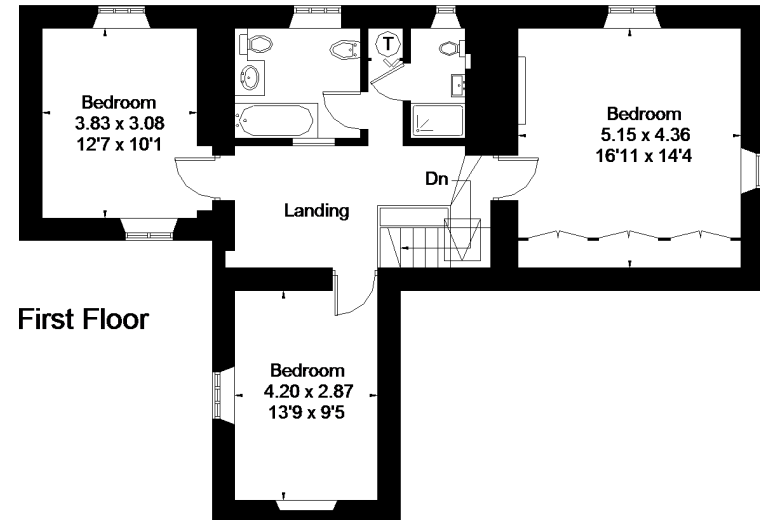

Monkton Farleigh, Bradford on Avon

Approximate Gross Internal Area = 241.3 sq m / 2597 sq ft

FLOORPLANZ © 2018 0203 9056099 Ref: 211235

This plan is for layout guidance only. Drawn in accordance with RICS guidelines. Not drawn to scale unless stated. Windows & door openings are approximate. Whilst every care is taken in the preparation of this plan, please check all dimensions, shapes & compass bearings before making any decisions reliant upon them.