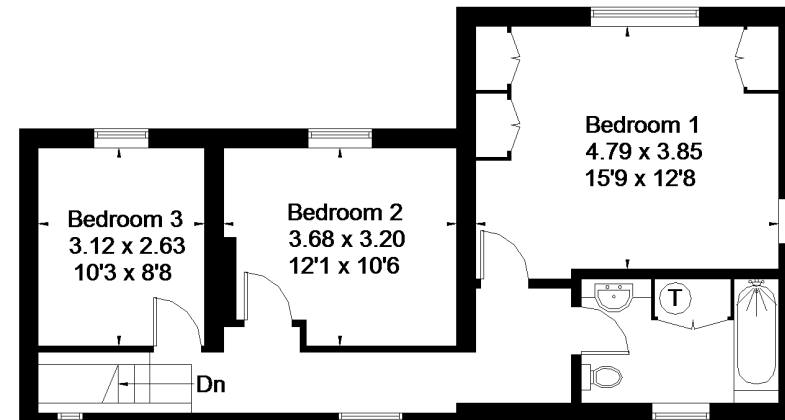

Rose Cottage Hanwell, Banbury

Approximate Gross Internal Area = 169.9 sq m / 1829 sq ft

Ground Floor

First Floor

FLOORPLANZ © 2018 0203 9056099 Ref: 217436

This plan is for layout guidance only. Drawn in accordance with RICS guidelines. Not drawn to scale unless stated. Windows & door openings are approximate. Whilst every care is taken in the preparation of this plan, please check all dimensions, shapes & compass bearings before making any decisions reliant upon them.