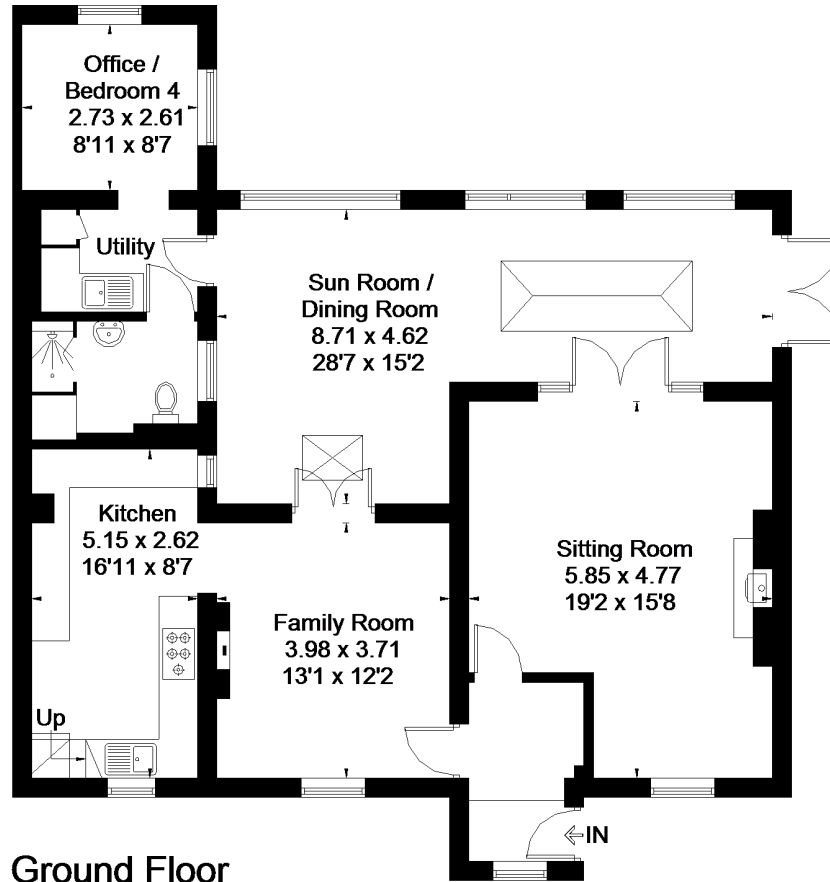

Rose Cottage Hanwell, Banbury

Approximate Gross Internal Area = 169.9 sq m / 1829 sq ft

Ground Floor

First Floor

FLOORPLANZ © 2018 0203 9056099 Ref: 217436

This plan is for layout guidance only. Drawn in accordance with RICS guidelines. Not drawn to scale unless stated. Windows & door openings are approximate. Whilst every care is taken in the preparation of this plan, please check all dimensions, shapes & compass bearings before making any decisions reliant upon them.