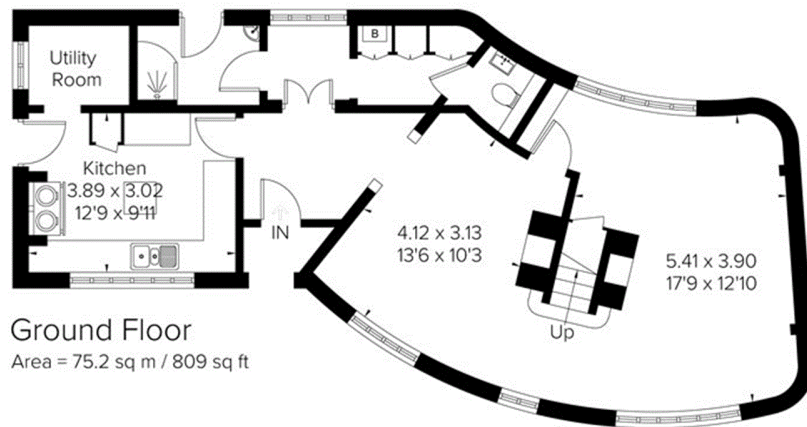

Pollardswood Cottages, Nightingales Lane, HP8

Approximate Floor Area = 145.9 sq m / 1570 sq ft
Including Limited Use Area (11.1 sq m / 119 sq ft)

= Reduced head height below 1.5m