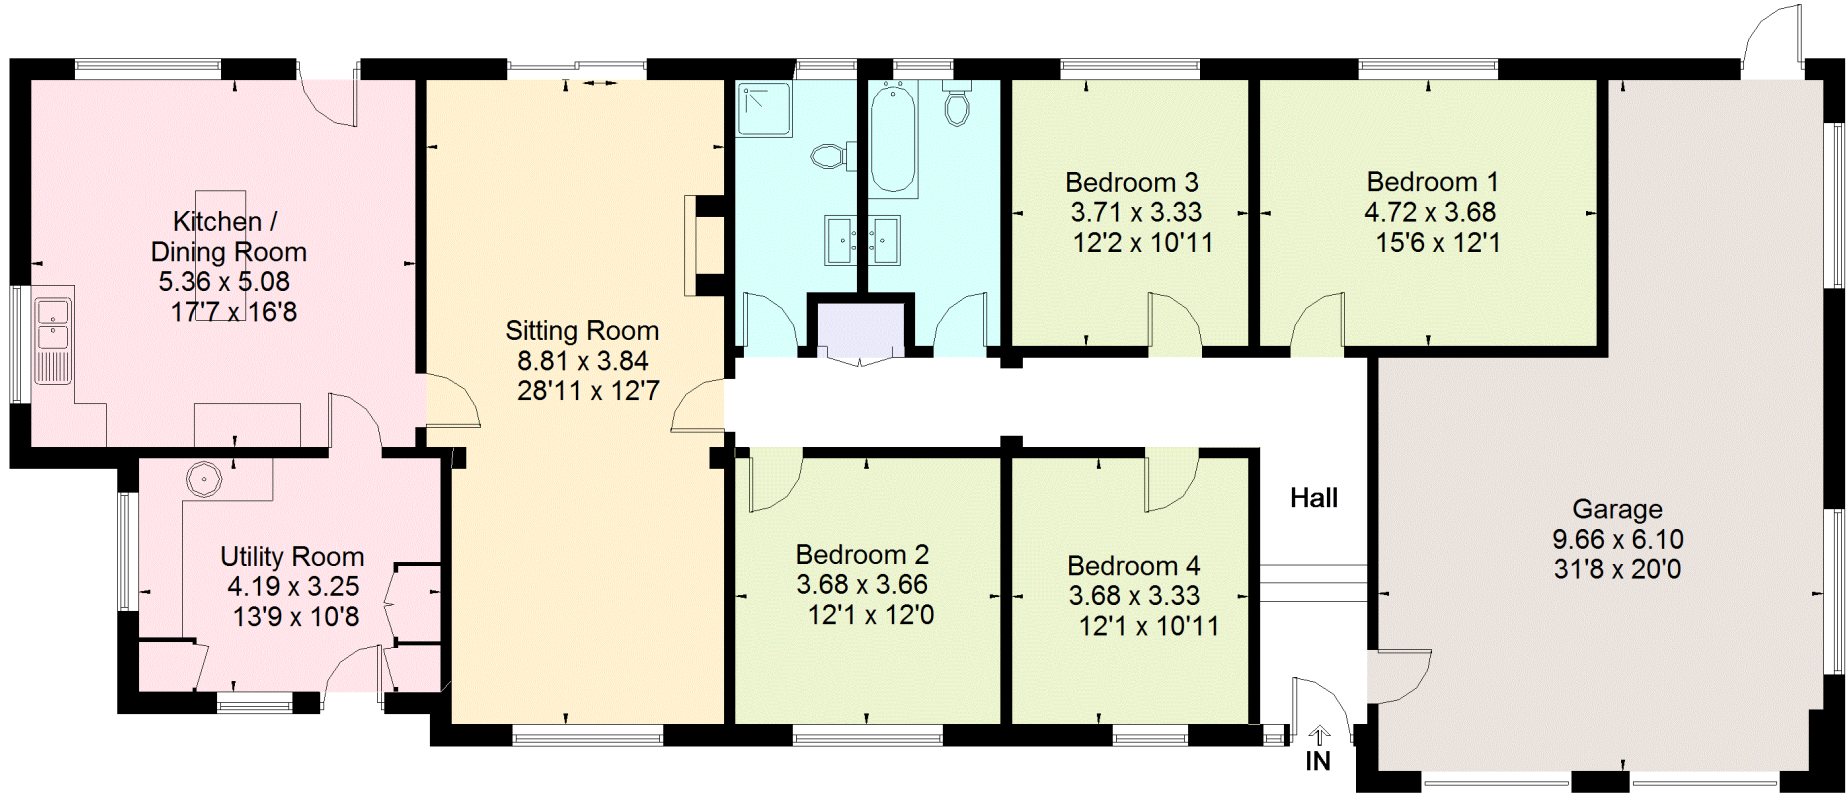

Approximate Gross Internal Area  
209.5 sq m / 2255 sq ft (Including Garage)

Illustration for identification purposes only. Not to scale  
Ref: 221074