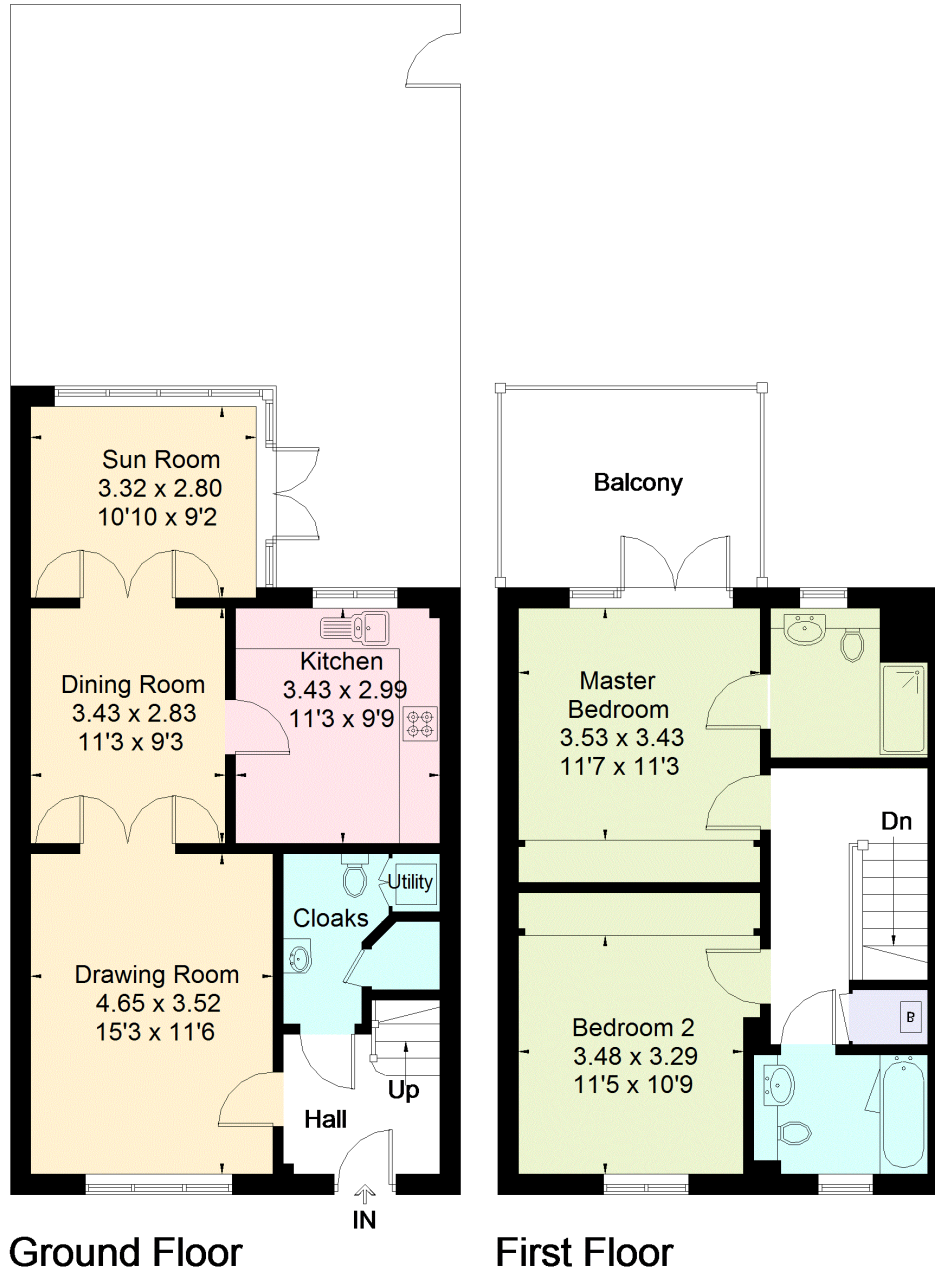

Lymington Bottom Road Medstead, Alton

Approximate Gross Internal Area
109.8 sq m / 1182 sq ft

Job Ref: 197099
Illustration for identification purposes only. The plan has been created using previous drawings as reference material, therefore the accuracy of information cannot be guaranteed.
Not To Scale.